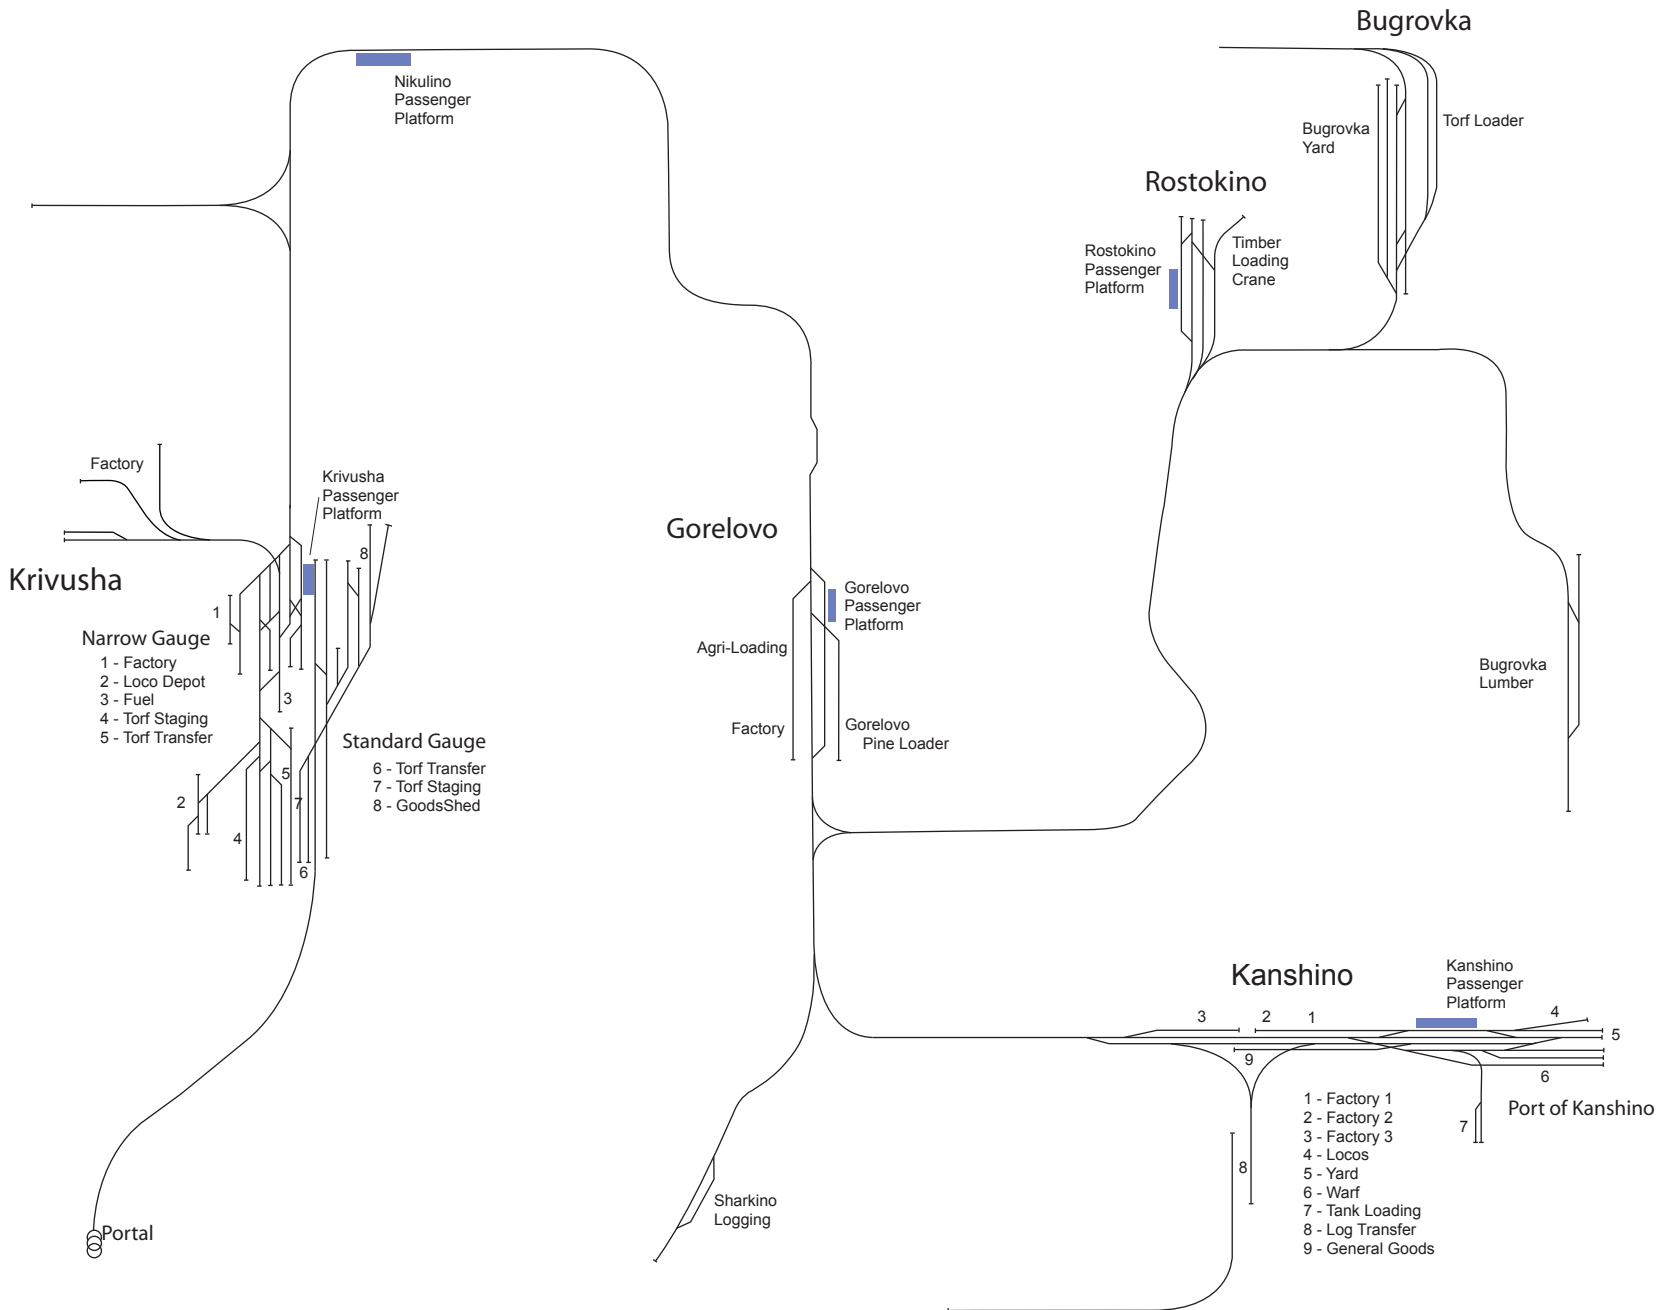

Kanshino

Freelance Russian Route by checkrail.com

Kanshino Passenger Service

| | |
|------------------|--|
| Kanshino | Depart 10:02 am |
| Rostokino | Arrive 10:15 am Depart 10:24 am |
| Gorelovo | Arrive 10:33 am Depart 10:35 am |
| Nikulino | Arrive 10:40 am Depart 10:41 am |
| Krivusha | Arrive 10:46 am Depart 11:06 am |
| Nikulino | Arrive 11:09 am Depart 11:10 am |
| Gorelovo | Arrive 11:18 am Depart 11:20 am |
| Rostokino | Arrive 11:30 am Depart 11:40 am |
| Kanshino | Arrive 11:50 am |